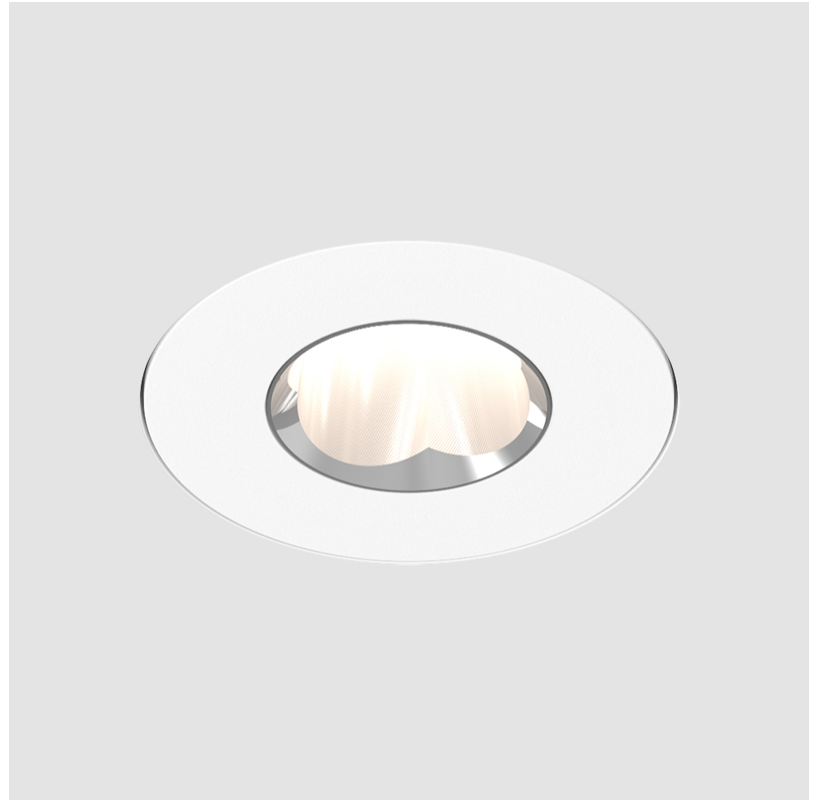

GENERAL

Series: Oiko Pro
Subseries: Oiko Pro Round
Brand: Prolicht
Division: Architectural
Mounting Type: Trimless
Mounting Location: Ceiling
Subcategory: Downlight

PHYSICAL

Shape: Round
Diameter (mm): 75
Diameter (in): 2 15/16
Height (mm): 43
Height (in): 1 11/16
Ceiling Thickness (mm): 10 / 12.5 / 15 / 25
Ceiling Thickness (in): 3/8 or 1/2 or 9/16 or 1
Min. Recessing Depth (mm): 50
Min. Recessing Depth (in): 1 15/16
Light Distribution: Direct
Diffuser: Lens Pack - Spread Lens / Linear Spread Lens / Honeycomb Louver
Fixture Finish: SSR / BKV / CWI / CRY / HAB / UFT / ITA / RUA / FTG / MYG / LOD / PUS / FRO / FUP / KIA / POP / BLS / SPG / MEY / GOH / GUM / CHC / COM / ABZ / JAG / OBR / MOS / ROR
Fixture Material: Aluminum Die Cast
Cut-out Measurements: 86mm / 2 11/16" Diameter

ELECTRICAL

Lamp Type: LED (Zhaga Standard)
Input Wattage (W): 14
Total Output Wattage (W): 12.7
Dimming: Dali Dimming
Driver Included: No
Driver Location: Recessed Housing
Driver Type: Constant Current - Universal (120Vac only for DALI driver)
Driver Class: Class 2
Input Voltage (V): 120 - 277
Constant Current (MA): 700

LED

Color Temperature (°K): 2700-6500 Tunable White
Max. Delivered Lumen (lm): 1381
Nominal Lumen (lm): 1460
CRI: >90 CRI
Lamp Life (hrs): 50000
Special LEDs offerings: Tunable White

OPTICAL

Reflector°: 62
Adjustability: Fixed

RATINGS AND CERTIFICATIONS

Certified By: Certified for North American Standards
IP rating: IP20