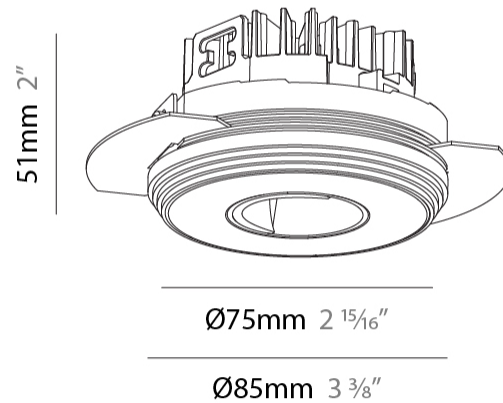

GENERAL

Series: Oiko Pro
Subseries: Oiko Pro Round
Brand: Prolicht
Division: Architectural
Mounting Type: Trimless
Mounting Location: Ceiling
Subcategory: Wallwash

PHYSICAL

Shape: Round
Diameter (mm): 75
Diameter (in): 2 ¹⁵/₁₆
Height (mm): 51
Height (in): 2
Ceiling Thickness (mm): 1 - 25
Ceiling Thickness (in): 1/16 - 1 3/16
Min. Recessing Depth (mm): 55
Min. Recessing Depth (in): 2 ³/₁₆
Light Distribution: Direct
Fixture Finish: SSR / BKV / CWI / CRY / HAB / UFT / ITA / RUA / FTG / MYG / LOD / PUS / FRO / FUP / KIA / POP / BLS / SPG / MEY / GOH / GUM / CHC / COM / ABZ / JAG / OBR / MOS / ROR
Fixture Material: Aluminum Die Cast
Cut-out Measurements: 86mm / 3 3/8" Diameter

ELECTRICAL

Lamp Type: LED (Zhaga Standard)
Input Wattage (W): 14
Total Output Wattage (W): 12.7
Dimming: Dali Dimming
Driver Included: No
Driver Location: Recessed Housing
Driver Type: Constant Current - Universal (120Vac only for DALI driver)
Driver Class: Class 2
Input Voltage (V): 120 - 277
Constant Current (MA): 700

LED

Color Temperature (°K): 2700-6500 Tunable White
Max. Delivered Lumen (lm): 1040 - 1216
Nominal Lumen (lm): 1242 - 1460
CRI: >93 CRI
Lamp Life (hrs): 50000
Special LEDs offerings: Tunable White

OPTICAL

Adjustability: Fixed

RATINGS AND CERTIFICATIONS

Certified By: Certified for North American Standards
IP rating: IP20