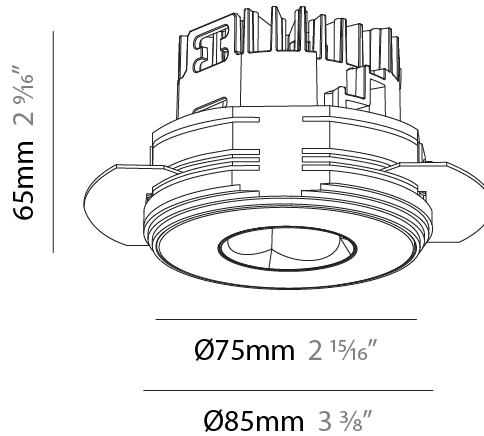

GENERAL

Series: Oiko Pro
Subseries: Oiko Pro Round
Brand: Prolicht
Division: Architectural
Mounting Type: Trimless
Mounting Location: Ceiling
Subcategory: Downlight

PHYSICAL

Shape: Round
Diameter (mm): 75
Diameter (in): 2 15/16
Height (mm): 65
Height (in): 2 9/16
Ceiling Thickness (mm): 10 / 12.5 / 15 / 25
Ceiling Thickness (in): 3/8 or 1/2 or 9/16 or 1
Min. Recessing Depth (mm): 70
Min. Recessing Depth (in): 2 3/4
Light Distribution: Direct
Diffuser: Lens Pack - Spread Lens / Linear Spread Lens / Honeycomb Louver
Fixture Finish: SSR / BKV / CWI / CRY / HAB / UFT / ITA / RUA / FTG / MYG / LOD / PUS / FRO / FUP / KIA / POP / BLS / SPG / MEY / GOH / GUM / CHC / COM / ABZ / JAG / OBR / MOS / ROR
Fixture Material: Aluminum Die Cast
Cut-out Measurements: 86mm / 2 11/16" Diameter

ELECTRICAL

Lamp Type: LED (Zhaga Standard)
Input Wattage (W): 14
Total Output Wattage (W): 12.7
Dimming: Dali Dimming
Driver Included: No
Driver Location: Recessed Housing
Driver Type: Constant Current - Universal (120Vac only for DALI driver)
Driver Class: Class 2
Input Voltage (V): 120 - 277
Constant Current (MA): 700

LED

Color Temperature (°K): 2700-6500 Tunable White
Max. Delivered Lumen (lm): 1129
Nominal Lumen (lm): 1460
CRI: >90 CRI
Lamp Life (hrs): 50000
Special LEDs offerings: Tunable White

OPTICAL

Reflector°: 36
Adjustability: Fixed

RATINGS AND CERTIFICATIONS

Certified By: Certified for North American Standards
IP rating: IP20