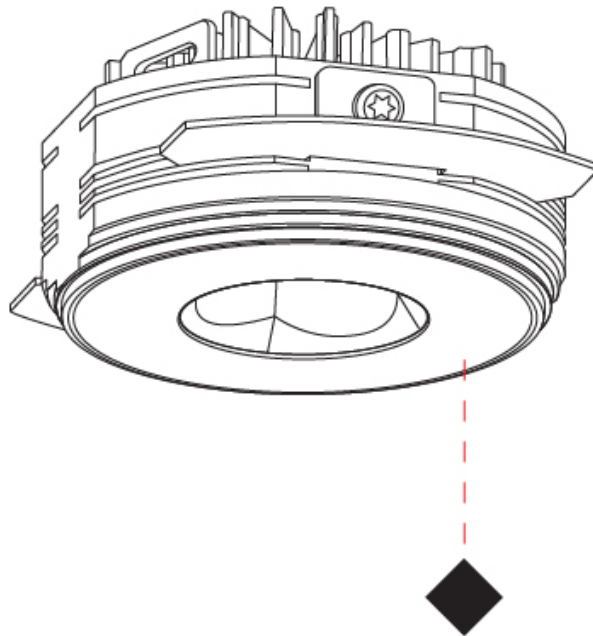

OIKO PRO ROUND TRIMLESS

A35883-

PROJECT

TYPE

SPECIFIER

QUANTITY

DATE